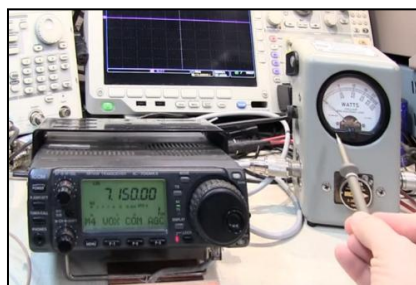

Thames Amateur Radio Group

www.ThamesARG.org.uk
Twitter: @ThamesARG || Find us on Facebook

Portable Vertical Base

This base unit made by John M0LFX has many purposes:

Close up photo shows (end of) a CB 27Mhz whip that fits the 3/8" base and works well on the Amateur 28MHz band.

It also fits a HF mobile antenna (eg Ampro 40), a single band vertical, where wire radials allow it to be used portable.

Many struggle to get 80m due to the size of a dipole; but the Ampro 80 with two flexible 10m radials is suitable for a small garden.

Put the base on a tripod (photo) and it's easy to fit the ATU at the antenna end of the feeder (where it should be).

On a different subject, John also fixed an electrical fault in a welder: another benefit of TARGet Nite.

On Loan

A member used their SWR meter to test a 70cm Antenna and got a wild result. That was because his meter stopped at 200MHz! They borrowed the club meter that does UHF. Remember; TARG members can borrow equipment & books, just ask a Committee member.

Help Online

www.khanacademy.org is a free online teaching resource covering lots of subjects - including science.

ke0og.net/ask-dave a massively helpful series of YouTube videos for Amateur Radio;

YouTube: Alan W2AEW gives an in depth explanation of electronics using a range of teaching methods

Suprise Suprise

Nigel M0ICH introduced EssexCW Amateur Radio Club at the April meeting and then had a surprise when they presented him with the 2019 G4OAD Memorial Trophy. Nigel contributes to three local CW nets and Morse on HMS Belfast.

DMR

The April talk on DMR attracted 40 attendees. Part 2 is on 17th May TARGet Nite where you can bring your own DMR to get it Code-Plugged. One visitor was delighted to get the National Calling Channel installed on the spot.

Foundation Pass